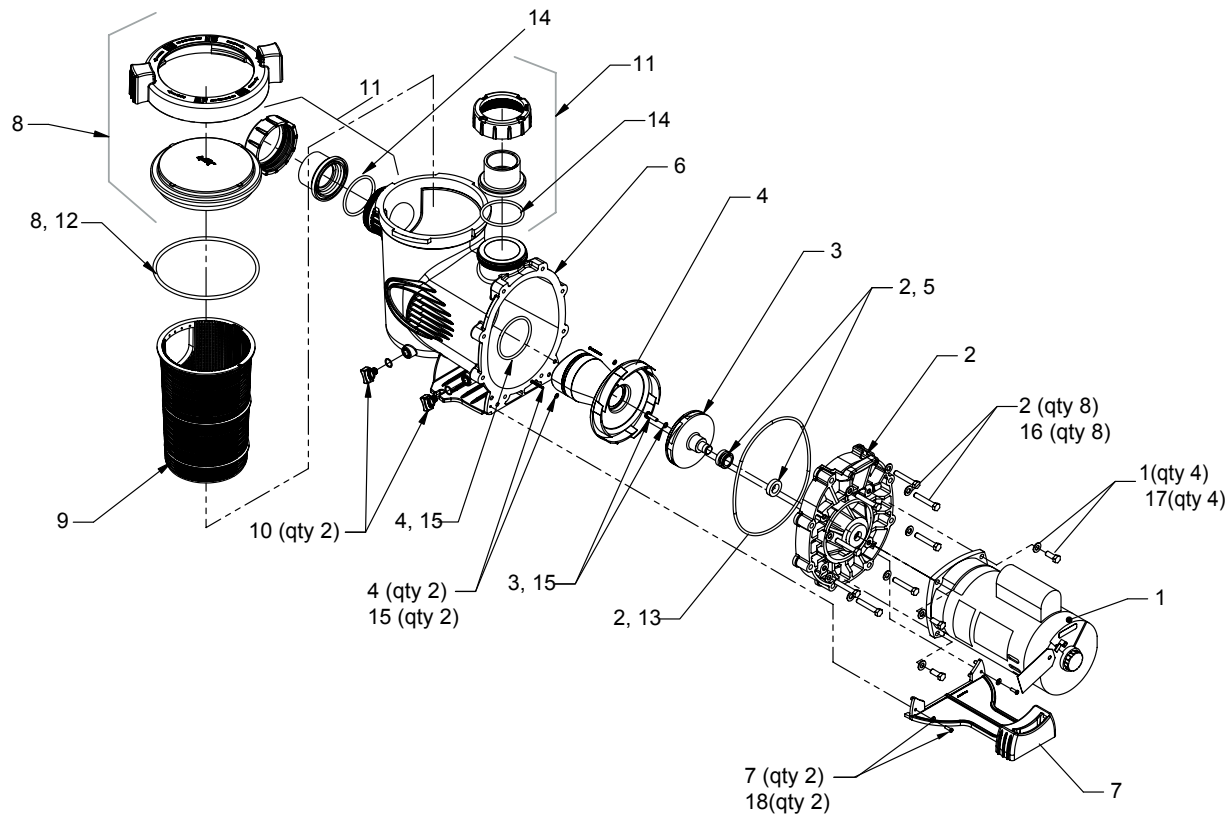

Jandy SHPF and SHPM Pumps "Stealth Series"

Key No.	Part No.	Description	Size (HP)	Qty.
1	R0445101	Motor, single-speed SHPF	.75	1
1	R0445102	Motor, single-speed SHPF	1.0	1
1	R0445103	Motor, single-speed SHPF	1.5	1
1	R0445104	Motor, single-speed SHPF	2.0	1
1	R0445105	Motor, single-speed SHPF	3.0	1
1	R0445101	Motor, single-speed SHPM	1.0	1
1	R0445102	Motor, single-speed SHPM	1.5	1
1	R0445103	Motor, single-speed SHPM	2.0	1
1	R0445104	Motor, single-speed SHPM	2.5	1
1	R0445106	Motor, 2-speed SHPM	2.0	1
1	R0445107	Motor, 2-speed SHPM	2.5	1
1	R0445101-07	Bolts	All	4
		Washers		4
2	R0445200	Backplate, SHPF/SHPM	All	1
		Mechanical Seal, Carbon		1
		Mechanical Seal, Ceramic		1
		O-ring		1
		Bolts		8
		Washers		8
3	R0445302	Impeller, SHPF	.75	1
3	R0445303	Impeller, SHPF	1.0	1
3	R0445304	Impeller, SHPF	1.5	1
3	R0445305	Impeller, SHPF	2.0	1
3	R0445306	Impeller, SHPF	3.0	1
3	R0445302	Impeller, SHPM	1.0	1
3	R0445303	Impeller, SHPM	1.5	1
3	R0445304	Impeller, SHPM	2.0	1
3	R0445305	Impeller, SHPM	2.5	1
3	R0445304	Impeller, 2-speed SHPM	2.0	1
3	R0445305	Impeller, 2-speed SHPM	2.5	1
3	R0445302-06	Screw w/O-ring, Self-sealing	All	1
4	R0445400	Diffuser	All	1
		Screw		2
		Washer		2
		O-ring		1