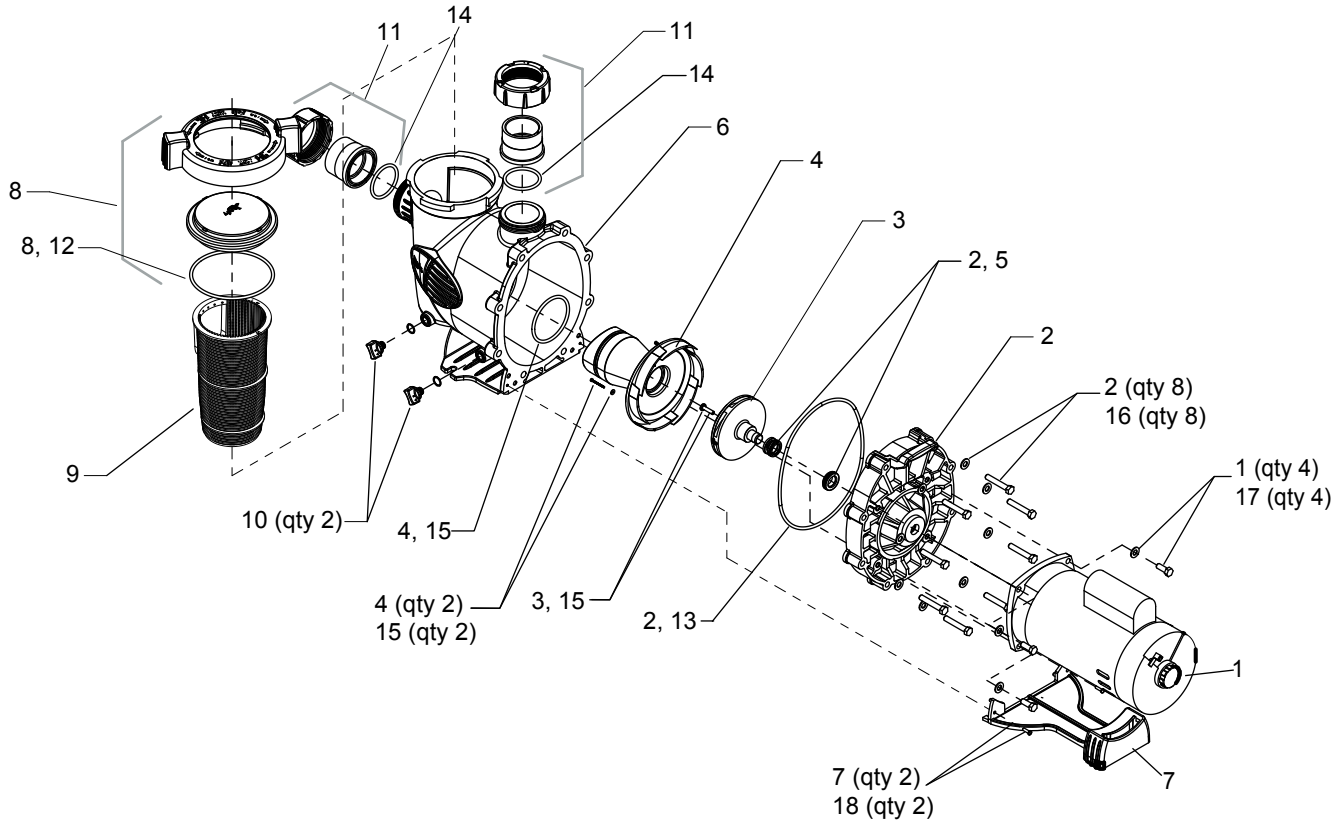

Jandy MHPM Pumps "MaxHP Series"

Key No.	Part No.	Description	Size (HP)	Qty.
1	R0445108	Motor, single-speed MHPM	0.75	1
1	R0445109	Motor, single-speed MHPM	1.0	1
1	R0445110	Motor, single-speed MHPM	1.5	1
1	R0445111	Motor, single-speed MHPM	2.0	1
1	R0445112	Motor, single-speed MHPM	2.5	1
1	R0445108-12	Bolts	All	4
		Washers		4
2	R0445200	Backplate, MHPM	All	1
		Mechanical Seal, Carbon		1
		Mechanical Seal, Ceramic		1
		O-ring		1
		Bolts		8
		Washers		8
3	R0449501	Impeller, MHPM	0.75	1
3	R0449502	Impeller, MHPM	1.0	1
3	R0449503	Impeller, MHPM	1.5	1
3	R0449504	Impeller, MHPM	2.0	1
3	R0449505	Impeller, MHPM	2.5	1
3	R0449501-05	Screw w/O-ring, Self-sealing	All	1
4	R0445400	Diffuser	All	1
		Screw		2
		Washer		2
		O-ring		1
5	R0445500	Mechanical Seal, Carbon	All	1
		Mechanical Seal, Ceramic		1
6	R0448701	Body, Pump, MHPM	All	1
7	R0445700	Motor Mounting Foot Assembly, MHPM	All	1
		Screws		2

Key No.	Part No.	Description	Size (HP)	Qty.
8	R0448800	Locking Ring	All	1
		Lid		1
		O-ring		1
9	R0448900	Filter Basket	All	1
10	R0446000	Plug, Drain	All	2
		O-ring		2
11	R0449000	Tail Piece (2" by 2½")	All	2
		Coupling Nut		2
		O-ring		2
12	R0449100	O-ring, Lid	All	1
13	R0446300	O-ring, Backplate	All	1
14	R0449200	O-ring, Tail Piece	All	2
15	R0446500	Diffuser/Impeller Hardware	All	
		Screw w/O-ring, Self-sealing, Impeller Mounting		1
		Screw, Diffuser Mounting		2
		Washer, Diffuser Mounting		2
		O-ring, Diffuser		1
16	R0446600	Backplate Hardware	All	
		Bolts		8
		Washers		8
17	R0446700	Motor Hardware	All	
		Bolts		4
		Washers		4
18	R0446800	Screws, Motor Mounting Foot		2